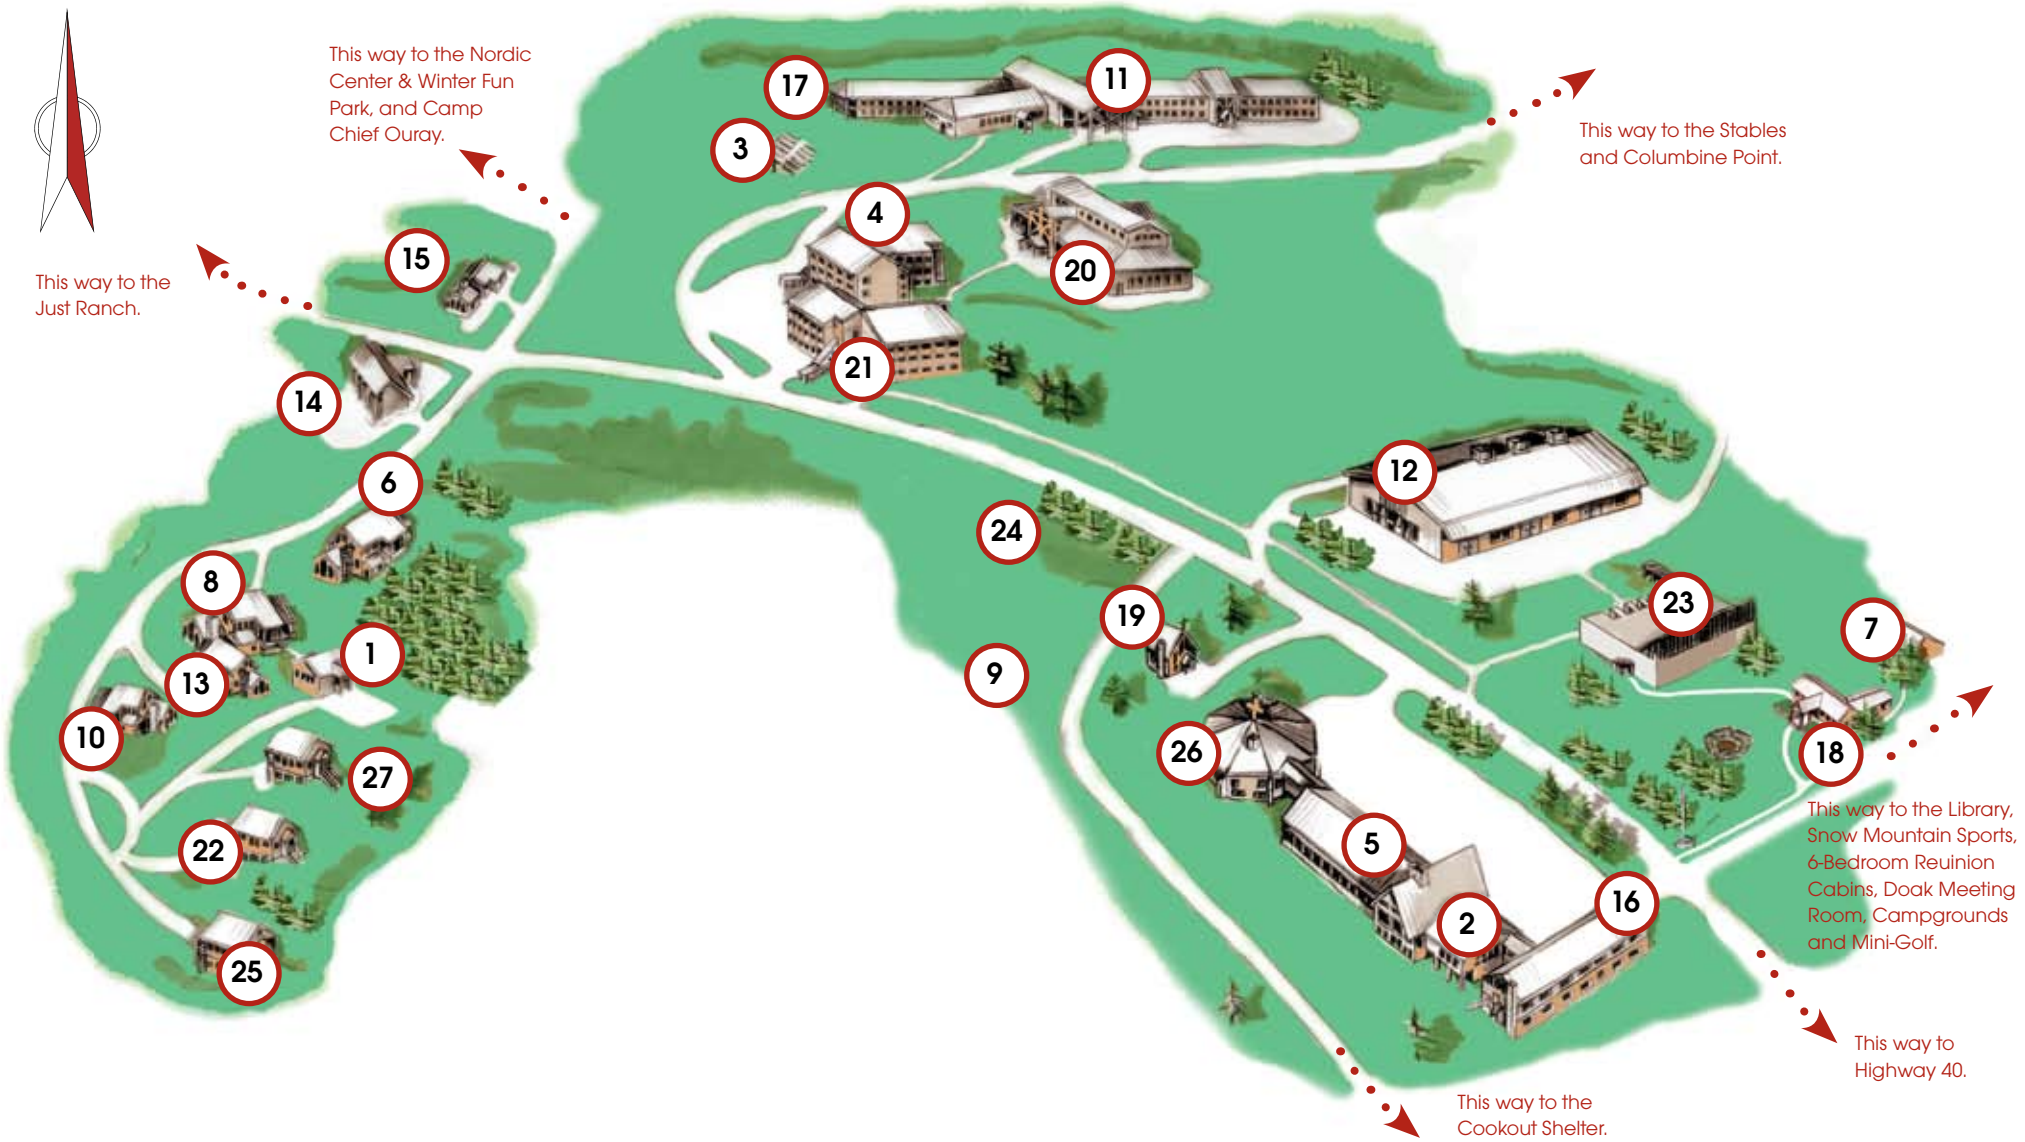

N

This way to the Nordic Center & Winter Fun Park, and Camp Chief Ouray.

This way to the Stables and Columbine Point.

This way to the Just Ranch.

This way to the Library, Snow Mountain Sports, 6-Bedroom Reunion Cabins, Doak Meeting Room, Campgrounds and Mini-Golf.

This way to the Cookout Shelter.

- Adam's Camp Summit & Meeting Facility.....1
- Administration Building .....2
- Conference Office
- Gift Shop
- Amphitheater.....3
- Fire Ring
- Aspenbrook Lodge.....4
- Buckboard Grill ..... 5
- Grocery

- Centennial Reunion Cabin.....6
- Day Camp.....7
- Heritage Reunion Cabin.....8
- Hidden Sanctuary.....9
- Independence Reunion Cabin.....10
- Indian Peaks Lodge.....11
- Kiva Conference Center.....12
- Legacy Reunion Cabin.....13
- Legett Family Program Craft Center.....14

- Silver Sage Lodge.....21
- Snowberry Reunion Cabin.....22
- Swimming Pool.....23
- Tilghman Park.....24
- Timberline Reunion Cabin.....25
- Whispering Pines Chapel.....26
- Wilderness Reunion Cabin.....27